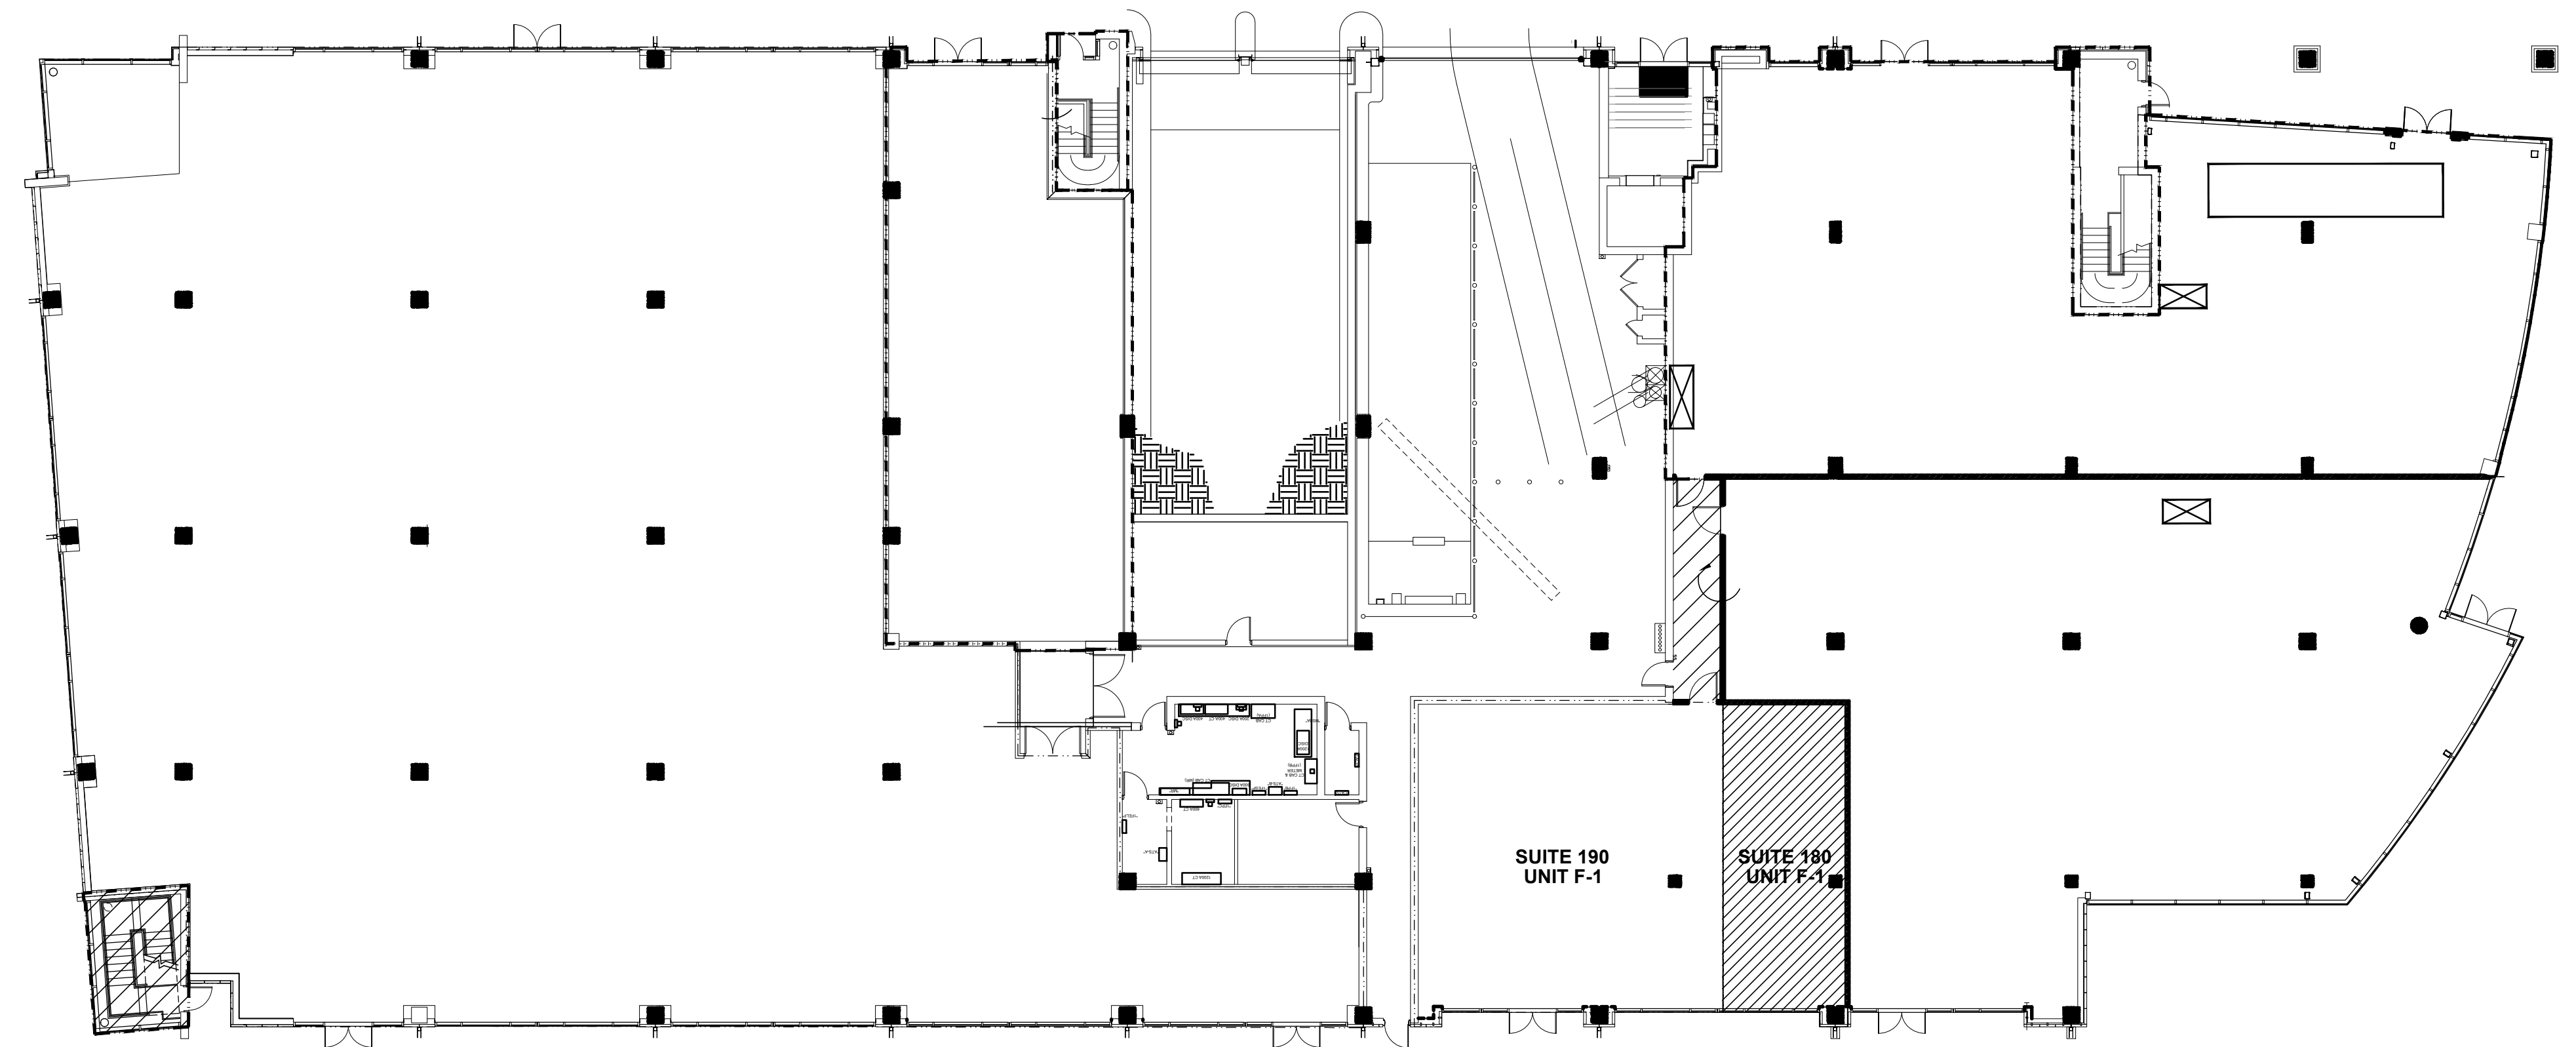

KEY PLAN:

36,858 SF TOTAL BUILDING ORIGINAL SF

METROPOLITAN SUITE 180 - UNIT F5-A

PROPOSED LEASING SF - RJa Project #2238 - 07/20/2022

ROBERT JOHNSON
architects

1808 West Morehead St.
Charlotte, NC 28208
T 704 / 342.1058
E info@rjarchitects.com