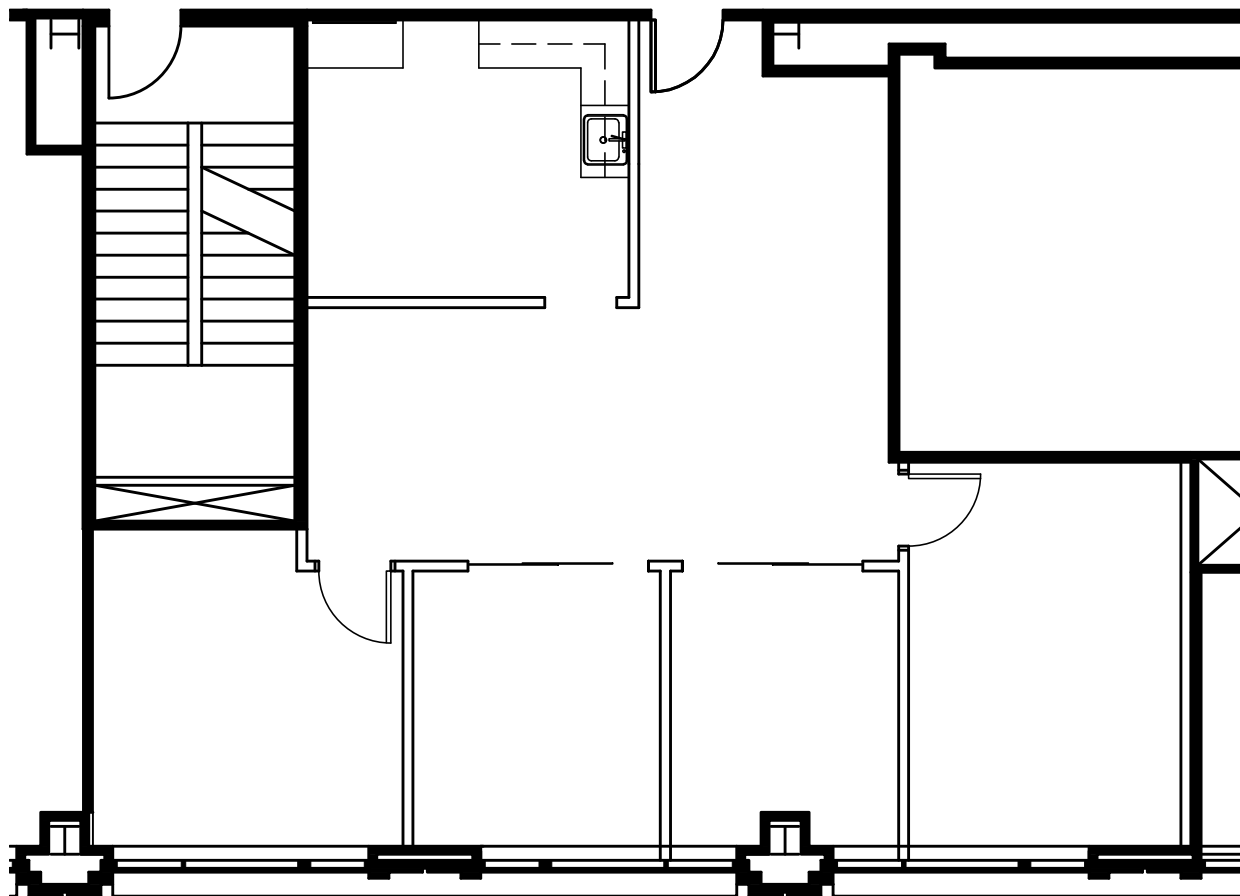

SUITE 775  
AS-BUILT - 1 OF 1  
METROPOLITAN  
1,468 RSF  
SCALE: 1/8" = 1'-0"  
DATE: JULY 8, 2021

KEY PLAN

SUMMARY	
1	ENTRY
1	BREAK ROOM
3	OFFICES
1	CONFERENCE
1	OPEN AREA