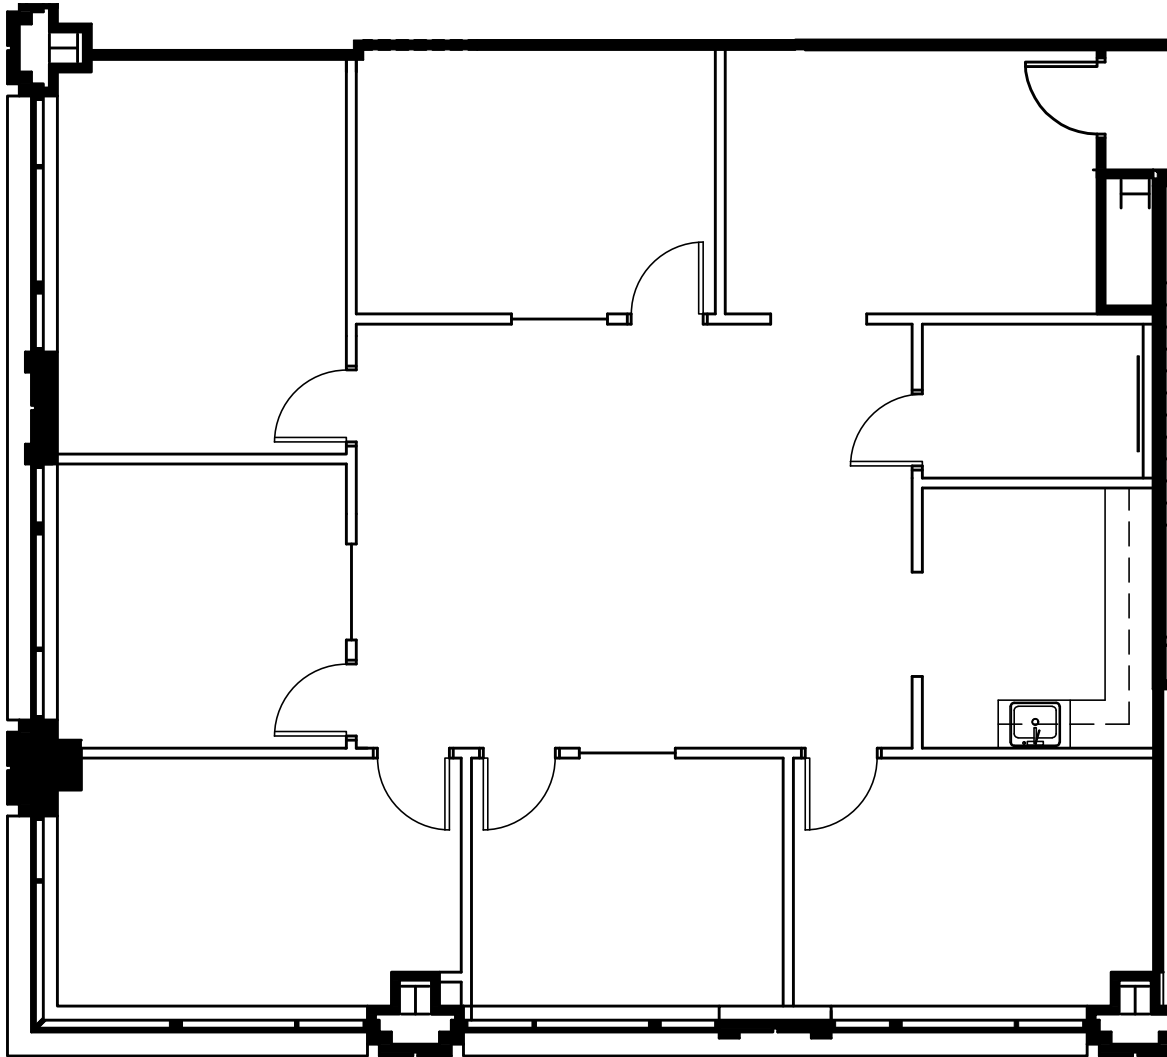

SUITE 725
AS-BUILT - 1 OF 1
METROPOLITAN
2,335 RSF
SCALE: 1/8" = 1'-0"
DATE: AUGUST 4, 2021

KEY PLAN

SUMMARY

1	RECEPTION
1	BREAK ROOM
5	OFFICES
1	CONFERENCE
1	OPEN AREA
1	IT ROOM